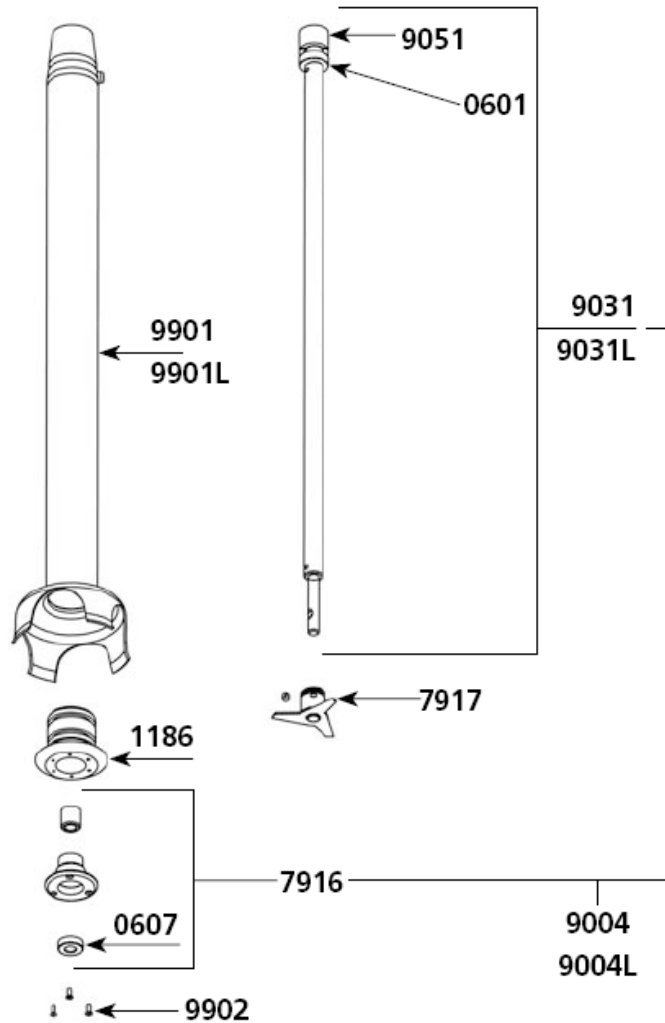

Exploded diagram and spare parts list

CF014

Mf 2000 & mfap 2000 mixers	9043	☎	CARBON BRUSH WIRES 230 V
Mf 2000 & mfap 2000 mixers	9066	☎	POWER CORD (AUSTRALIAN) < 2002
Mf 2000 & mfap 2000 mixers	9067	☎	POWER CORD (ENGLISH) < 2002
Mf 2000 & mfap 2000 mixers	9143	☎	CARBON BRUSH WIRES 115 V
Mf 2000 & mfap 2000 mixers	AC001	AD281	BM 2000 MOTOR BLOCK (SEE MACHINE CATALOGUE)
Mf 2000 & mfap 2000 mixers	0880	☎	WALL BRACKET

Machine	Explode	Code	Description
Mf 90/2000 & mfap 90/2000 mixer tool	0601	AD504	BALL BEARING
Mf 90/2000 & mfap 90/2000 mixer tool	0607	☎	WATERPROOF SEAL
Mf 90/2000 & mfap 90/2000 mixer tool	1186	AC149	BEARING HOLDER + SEAL
Mf 90/2000 & mfap 90/2000 mixer tool	7910	☎	EMULSIFYING BLADE
Mf 90/2000 & mfap 90/2000 mixer tool	7916	AD503	LOWER BEARING ASSEMBLY
Mf 90/2000 & mfap 90/2000 mixer tool	7917	AD501	CUTTER BLADE W/ SCREW
Mf 90/2000 & mfap 90/2000 mixer tool	7950	☎	LOWER BEARING SCREWS (3)